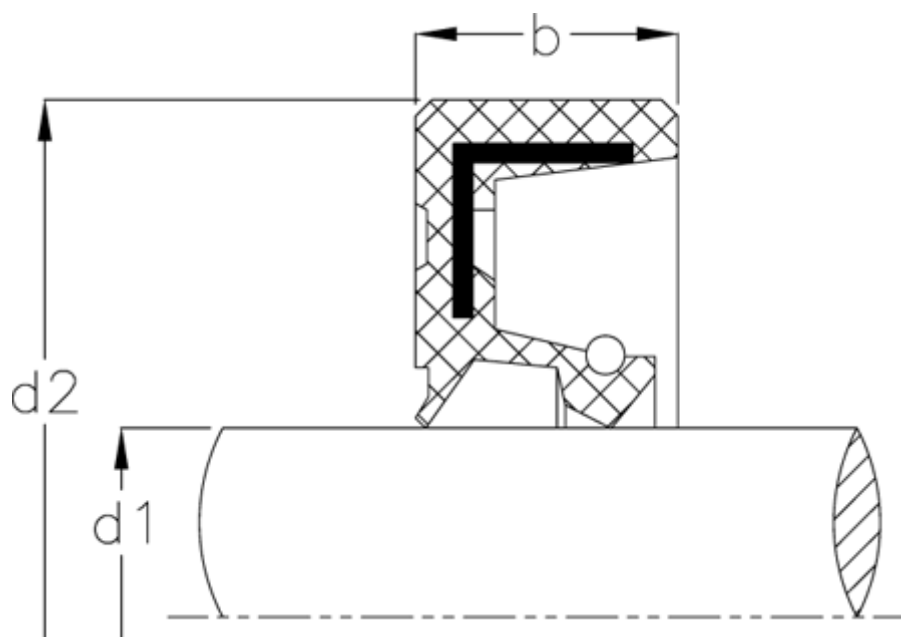

Data Sheet

Article number: 170202300400060000

Description: KLEE Rotary shaft seal WAS 2340/6
NBR nitrile rubber, with seal lip

Measures

b	= 6
d1	= 23
d2	= 40
Material	= NBR